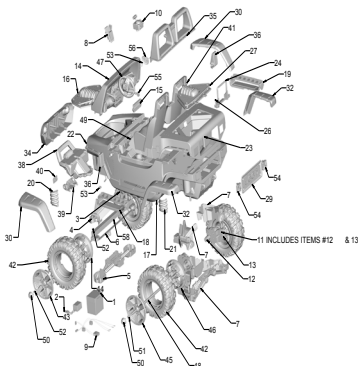

ITEM	PART #	DESCRIPTION	QTY	ITEM	PART #	DESCRIPTION	QTY
1	00801-1661	BATTERY, 12V (ORANGE TOP)	1 EA	29	N2273-2679	MESH, REAR	1 EA
2	00801-1480	CHARGER 12V PROBE	1 EA	30	3800-8198	FRONT FENDER SET	1 EA
3	N/A	CONTROL ARM, FRONT RIGHT	1 EA	32	3800-7994	REAR FENDER SET	1 EA
4	N/A	CONTROL ARM, FRONT LEFT	1 EA	34	T3264-9709	GRILLE ASSEMBLY	1 EA
5	N/A	SUSPENSION, FRONT	1 EA	35	J4394-9759	ROLLBAR ASSEMBLY	1 EA
6	J4394-9010	STEERING LINKAGE ASSEMBLY	1 EA	36	3800-8256	MIRROR SET (LEFT & RIGHT)	1 EA
7	N/A	REAR SUSPENSION ASSEMBLY	2 EA	38	K7112-9899	BRUSH GUARD ASSEMBLY	1 EA
8	J4394-9309	FOOTBOARD ASSEMBLY	1 EA	39	K7112-2879	LICENSE PLATE FRAME	1 EA
9	K7112-9799	WIRING HARNESS	1 EA	40	00801-1518	LARGE PW-EMBLEM	1 EA
10	J4394-9319	SHIFTER ASSEMBLY	1 EA	41	T3264-9909	SEAT ASSEMBLY	1 EA
11	00968-2937	#7R MOTOR/GEARBOX ASM -	2 EA	42	J4394-2529	WHEEL	4 EA
12	00968-2716	#7R MOTOR/PINION ASM -	2 EA	43	3800-8223	BAGGED FRONT RIMS, OUTER/INNER	1 EA
13	00968-2822	#7R GEARBOX ASM -	2 EA	44	*SEE # 43	BAGGED FRONT RIMS, OUTER/INNER	1 EA
14	3800-9042	WINDSHIELD/DASHBOARD W/RADIO	1 EA	45	3800-8224	BAGGED REAR RIMS, OUTER/INNER	1 EA
15	J4394-9559	BATTERY DOOR/SCREWS	1 EA	46	*SEE # 45	BAGGED REAR RIMS, OUTER/INNER	1 EA
16	N2273-9260	MESH HOOD (BLACK) w/FALSE MOTOR	1 EA	47	T3264-9989	STEERING WHEEL ASSEMBLY	1 EA
17	N/A	CHASSIS	1 EA	48	J4394-4519	REAR AXLE	1 EA
18	N/A	RUNNING BOARD, LEFT	1 EA	49	J4394-4459	STEERING COLUMN	1 EA
19	N/A	RUNNING BOARD, RIGHT	1 EA	50	T3264-2959	HUBCAP	4 EA
20	N/A	FRONT SHOCK/SPRING	2 EA	51	J4394-2149	WHEEL RETAINER .750	2 EA
21	N/A	REAR SHOCK/SPRING	2 EA	52	00801-1621	FRONT AXLE CAP .437	4 EA
22	N/A	BODY	1 EA	53	00801-1565	STEERING PIN	1 EA
23	3800-9002	REAR CLIP	1 EA	54			2 EA
24	3800-7809	BATTERY RETAINER	1 EA	55	J4394-2269	KEY	1 EA
26	00801-1200	SCREW, SELF TAPPING	2 EA	56	T3264-2789	STEERING WHEEL CAP	1 EA
27	N2273-2679	MESH TRUNK FOR HURRICANE	1 EA	57	00801-1620	STEERING COLUMN CAP	1 EA
Parts Not Shown			58	J4394-4419	CROSSBAR	1 EA	
J4394-4009	BUSHING SLEEVE	2 EA	Parts Not Shown				
J4394-9269	HARDWARE BAG	1 EA	00801-1566	FOOTSWITCH	1 EA		
T3264-9259	PARTS BAG	1 EA	74440-5349	SEATBELT LAP STYLE	1 EA		
T3264-0310	MAIN LABEL SHEET	1 EA	0801-0196	WASHER - 7/16"	2 EA		
J4394-4509	FRONT AXLE	2 EA	* #7R parts can not be substituted with				
N2273-2619	REAR BUMPER	1 EA	#7 parts				
00801-0923	ROCKER SWITCH	2 EA	5/26/2010 12:20				