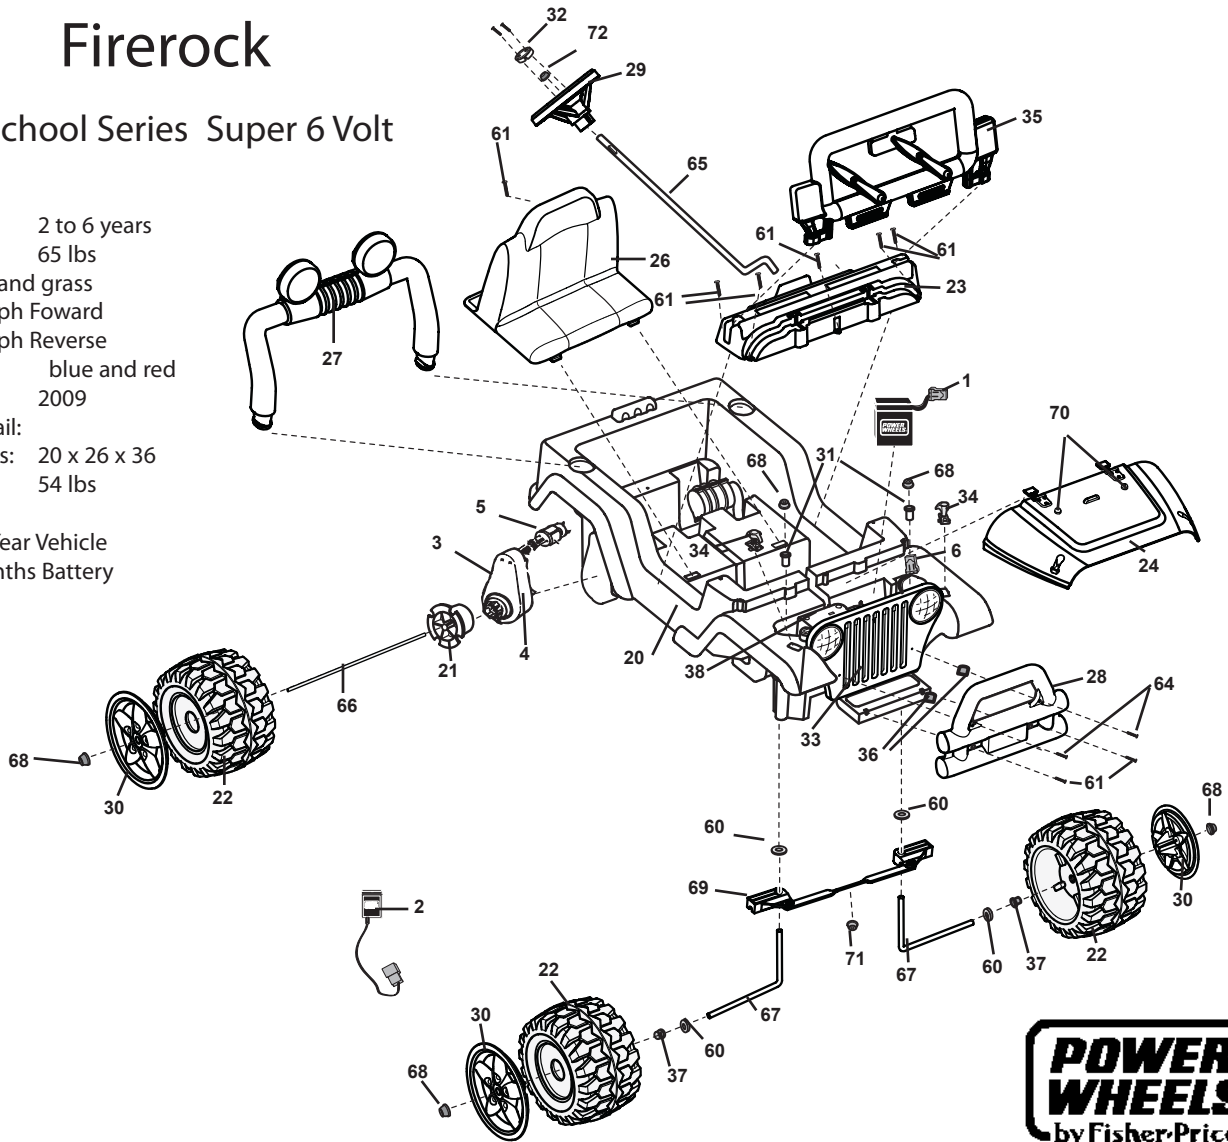

# P5063 Firerock

## Preschool Series Super 6 Volt

Age Range: 2 to 6 years  
 Weight Limit: 65 lbs  
 Surfaces: Hard and grass  
 Speed: 3.5 mph Forward  
 3.5 mph Reverse  
 Colors: blue and red  
 Intro: 2009  
 Suggested Retail:  
 Box Dimensions: 20 x 26 x 36  
 54 lbs  
 Warranty  
 One Year Vehicle  
 6 Months Battery