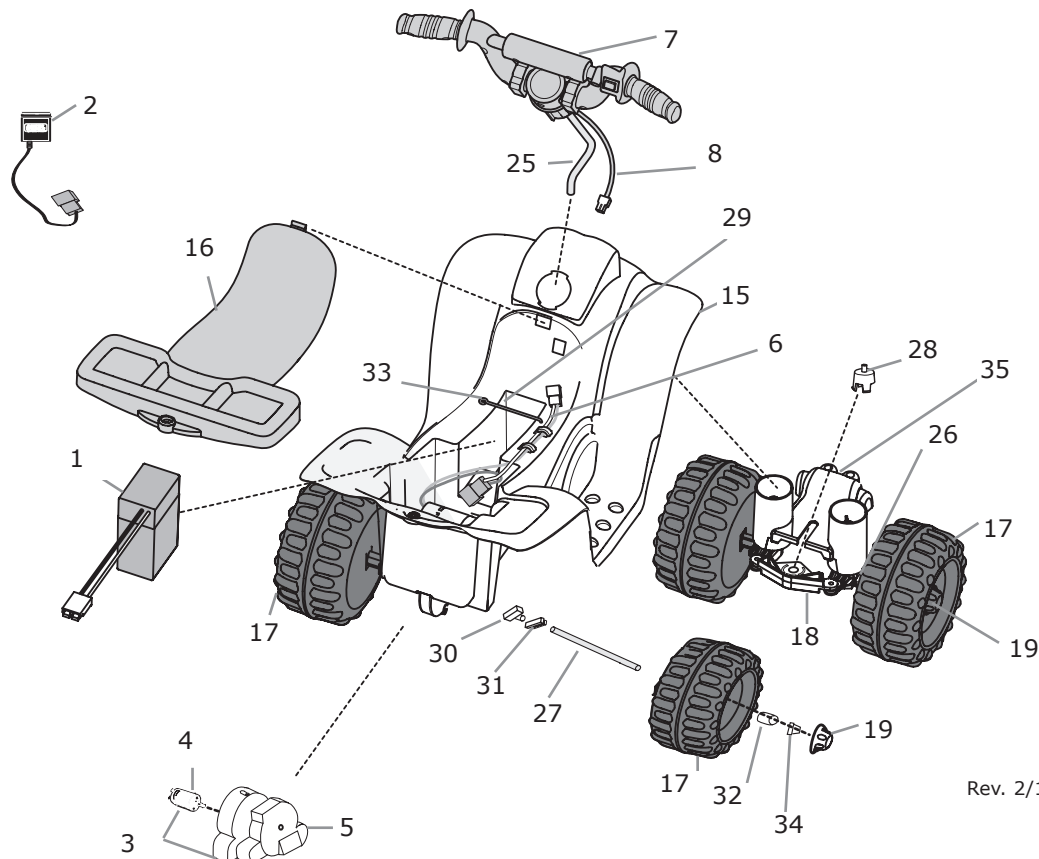

Age Range: 1-3 years  
 Weight Limit: 40 lbs.  
 Surfaces: Grass/Asphalt/Hard Surfaces  
 Speed: 2 mph  
 Colors: Black Body/Blue Seat/  
 Black Wheels  
 Intro: 2007  
 Suggested Retail: \$64.88  
 Box Dimensions: 26.250 x 13 x 16.375  
 17 lbs  
 Warranty: One Year Vehicle  
 6 Months Battery

### 6V 4 Amp

Rev. 2/1/08

Item No.	Description	Part No.	Qty	Item No.	Description	Part No.	Qty
<b>Working / Electrical Parts</b>				<b>Hardware / Metal Parts</b>			
1.	6V 4Amp Battery	00801-1457	1	25.	Steering Column	J8473-4539A	1
2.	6V 4Amp Charger	00801-1483	1	26.	Front Axle	77760-4519	2
<b>3.</b>	<b>Motor Gearbox Assy</b>	<b>00968-3900</b>	<b>1</b>	27.	Rear Axle	77760-4529	1
<b>4.</b>	<b>Motor Assy</b>	<b>00968-3700</b>	<b>1</b>	28.	Steering Column Retainer	J8473-2359	1
<b>5.</b>	<b>Gearbox Assy #10</b>	<b>00968-3800</b>	<b>1</b>	29.	Battery Retainer	74230-4129	1
<b>6.</b>	<b>Main Wiring Harness</b>	<b>77760-9699</b>	<b>1</b>	30.	Rectangular Bushing	76920-2549	2
7.	Handlebar Assembly w/harness (Includes handlebar harness/switch & steering column)	M5728-9209	1	31.	Wheel Bushing	76920-2659	2
8.	Handlebar Harness w/switch	3800-7785	1	32.	Bushing	M5728-2129	4
15.	Vehicle w/Seat	N/A	1	33.	8 x 7/8 Trusshead Screw	0801-0228	2
16.	Seat w/Lock	M2578-2149	1	34.	.354 Cap Nut	0801-0604	8
17.	Wheel	77760-2119	4	35.	Brushguard	M5728-2139	1
18.	Front Wheel Assembly	M5728-9139	1				
19.	Hubcap Center	M5728-2349	4				
<b>Plastic/Other Parts</b>				<b>Parts Not Shown</b>			
					Owner's Manual	M5728-0920	1
					Label Sheet	M5728-0310	1
					Parts Bag	3800-8226	1
					5/16 Washer	0801-0253	2
					<b>PIC Switch Pushbutton</b>	<b>00801-0697</b>	<b>1</b>
					Wrench	00801-1567	1