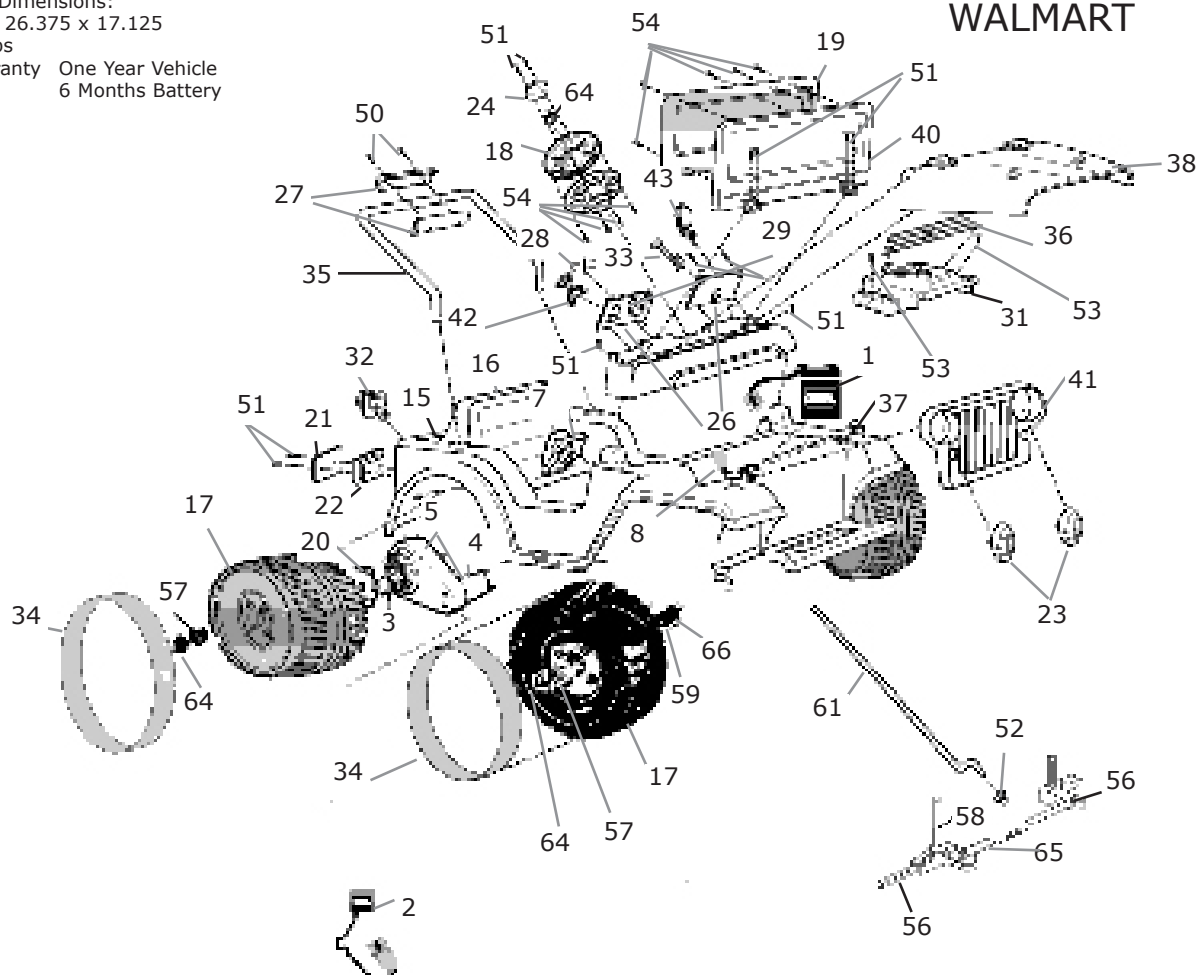

Age Range 1 1/2-4
Weight Limit: 50 lbs.
Surfaces: Asphalt/Hard Surfaces
Speed: 2.5 For/Rev
Colors: Green Body/Black Wheels
Intro: 2007
Suggested Retail: $78.88
Box Dimensions:
38 x 26.375 x 17.125
36 lbs
Warranty One Year Vehicle
6 Months Battery

M3864

Diego Jeep Blitz

6V Preschool Series
WALMART

Rev. 6/3/08

Item No.	Description	Part No	QTY	Item No.	Description	Part No	QTY	Item No.	Description	Part No	QTY				
Working / Electrical Parts															
1.	6V Battery	00801-1234	1	32.	Gas Cap	75597-2089	1	Parts Not Shown							
2.	6V Charger	00801-1482	1	33.	Key Housing	75840-9409	1	Parts Bag	M3864-9289	1					
3.	Gearbox Assy 3A	74580-9269	1	34.	Traction Band Set	76131-2019	1	Hardware Bag	74547-9279	1					
4.	Motor Pinion Assy	74590-9539	1	35.	Rollbar	76135-4219	1	Owners Manual	M3864-0920	1					
5.	Motor Gearbox Assy	74780-9509	1	36.	Spark Plug Wires	78480-2129	1	Decal Sheet	M3864-0330	1					
7.	Footboard Assy.	74765-9389	1	37.	Hoodlatch Assy	78490-9559	2	Small Decal Sheet	M3864-0320	1					
8.	Harness Assy	74780-9799	1	38.	Hood	M3864-2119	1	Adhesive Clip	0801-0313	1					
Plastic / Other Parts															
15.	Body	N/A	1	40.	Windshield Frame	M3864-2339	1	Control Switch	00801-0885	1					
16.	Seat (part of body)	N/A	1	41.	Grill Assy	74765-9149	1	Front Post Bushing	74770-2669	2					
17.	Wheel	76133-2459	4	42.	Pretend Shifter	74532-2229	1	Spacer, wheel	73233-2369	1					
18.	Steering Wheel	74598-8005	1	43.	Microphone	M3864-2489	1	Rear Axle	76135-4509	1					
19.	Windshield	3800-6733	1	Hardware / Metal Parts											
20.	Driver	73233-2239	1	50.	6 x 1 1/2 Screw	00801-1257	2	Rear Axle Spacer	76136-4419	1					
21.	Lens Set	73233-2279	1	51.	8 x 1 Screw	00801-1259	12	Flange	74598-2079	1					
22.	Taillight Housing Set	73233-2759	1	52.	.437 Cap Nut	0801-0226	2	Footswitch	0801-0538	1					
23.	Headlight Lens	74547-2279	2	53.	8 x 18 x 1 Screw	0801-0273	2								
24.	Steering Wheel Button	74550-2729	1	54.	6 x 1/2 Screw	0801-0222	11								
26.	Busy Box/Dash Set	M3864-2699	1	56.	Front Axle	73241-4509	2								
27.	Rollbar Cover Set	M3864-9179	1	57.	7/16 Round/Axle Bushing	74550-2689	3								
28.	Radio Dial	74765-2709	1	58.	Axle Post Support	74770-2369	2								
29.	Dash Knob	74765-2719	2	59.	Round Bushing	74550-2689	4								
31.	False Motor	M3864-2379	1	61.	Steering Column	74780-4239	1								
Hardware / Metal Parts															
50. 6 x 1 1/2 Screw 00801-1257 2															
51. 8 x 1 Screw 00801-1259 12															
52. .437 Cap Nut 0801-0226 2															
53. 8 x 18 x 1 Screw 0801-0273 2															
54. 6 x 1/2 Screw 0801-0222 11															
56. Front Axle 73241-4509 2															
57. 7/16 Round/Axle Bushing 74550-2689 3															
58. Axle Post Support 74770-2369 2															
59. Round Bushing 74550-2689 4															
61. Steering Column 74780-4239 1															
64. .354 Cap Nut 0801-0604 4															
65. Steering Linkage Assy 76181-4229 1															
66. 5/16 Washer N/A 2															
(order Hardware bag)															

N/A = Not Available

Bold and Underlined parts are to be purchased and installed by Service Centers only. These items may not be sold directly to consumers by Service Centers or Fisher-Price.