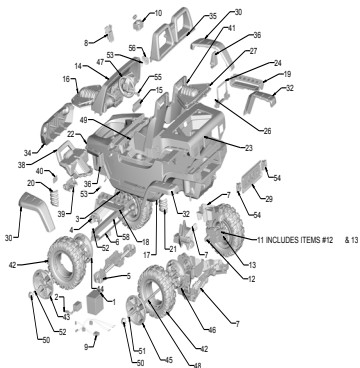

**K7112 Jeep Hurricane-Green
(K9776 CAN)**

12 Volt Advanced Series

Age Range: 3+
Weight Limit: 130 lbs
Surfaces: Ultimate Terrain
Speed: 2.5 Mph Forward/Reverse
5.0 Mph Forward
Colors: Green Body/Orange Seat
Intro: 2006

Suggested Retail: $399.99
Box Dimensions: 28.4x32.4x51 -- 96 lbs
Warranty: One Year Vehicle
Six Months Battery

ITEM	PART #	DESCRIPTION	QTY	ITEM	PART #	DESCRIPTION	QTY
1	00801-1661	BATTERY, 12V (ORANGE TOP)	1 EA	29	N/A	MESH, REAR	1 EA
2	00801-0972	CHARGER 12V PROBE	1 EA	30	3800-8198	FRONT FENDER SET	1 EA
3	N/A	CONTROL ARM, FRONT RIGHT	1 EA	32	3800-7994	REAR FENDER SET	1 EA
4	N/A	CONTROL ARM, FRONT LEFT	1 EA	34	K7112-9709	GRILLE ASSEMBLY	1 EA
5	N/A	SUSPENSION, FRONT	1 EA	35	J4394-9759	ROLLBAR ASSEMBLY	1 EA
6	J4394-9010	STEERING LINKAGE ASSEMBLY	1 EA	36	3800-8256	MIRROR SET (LEFT & RIGHT)	1 EA
7	N/A	REAR SUSPENSION ASSEMBLY	2 EA	38	J4394-9899	BRUSH GUARD ASSEMBLY	1 EA
8	J4394-9309	FOOTBOARD ASSEMBLY	1 EA	39	J4394-6879	LICENSE PLATE FRAME	1 EA
9	J4394-8799	WIRING HARNESS	1 EA	40	00801-1518	LARGE PW-EMBLEM	1 EA
10	J4394-9319	SHIFTER ASSEMBLY	1 EA	41	J4394-9909	SEAT ASSEMBLY	1 EA
11	00968-2917	#7 MOTOR/GEARBOX ASM	2 EA	42	J4394-2529	WHEEL	4 EA
12	00968-2706	#7 MOTOR/PINION ASM	2 EA	43	3800-8223	BAGGED FRONT RIMS, OUTER/INNER	1 EA
13	00968-2810	#7 GEARBOX ASM	2 EA	44	*SEE # 43	BAGGED FRONT RIMS, OUTER/INNER	1 EA
14	3800-8263	WINDSHIELD/DASHBOARD W/RADIO	1 EA	45	3800-8224	BAGGED REAR RIMS, OUTER/INNER	1 EA
15	J4394-9559	BATTERY DOOR/SCREWS	1 EA	46	*SEE # 45	BAGGED REAR RIMS, OUTER/INNER	1 EA
16	J4394-9260	FALSE FRONT MOTOR ASSY W/MESH	1 EA	47	3800-8255	STEERING WHEEL ASSEMBLY	1 EA
17	N/A	CHASSIS	1 EA	48	J4394-4519	REAR AXLE	1 EA
18	N/A	RUNNING BOARD, LEFT	1 EA	49	J4394-4459	STEERING COLUMN	1 EA
19	N/A	RUNNING BOARD, RIGHT	1 EA	50	K7112-2959	HUBCAP	4 EA
20	N/A	FRONT SHOCK/SPRING	2 EA	51	J4394-2149	WHEEL RETAINER .750	2 EA
21	N/A	REAR SHOCK/SPRING	2 EA	52	00801-1621	FRONT AXLE CAP .437	4 EA
22	N/A	BODY	1 EA	53	00801-1565	STEERING PIN	1 EA
23	3800-8166	REAR CLIP	1 EA	54	J4394-2849	TAILLIGHTS	2 EA
24	3800-7809	BATTERY RETAINER	1 EA	55	J4394-2269	KEY	1 EA
25	00801-1200	SCREW, SELF TAPPING	2 EA	56	J4394-2789	STEERING WHEEL CAP	1 EA
27	J4394-2679	MESH TRUNK FOR HURRICAN	1 EA	57	00801-1620	STEERING COLUMN CAP	1 EA
Parts Not Shown				58	J4394-4419	CROSSBAR	1 EA
J4394-4009	BUSHING SLEEVE	2 EA	Parts Not Shown				
J4394-9269	HARDWARE BAG	1 EA	00801-1566	FOOTSWITCH		1 EA	
K7112-9160	PARTS BAG	1 EA	74440-5349	SEATBELT LAP STYLE		1 EA	
J4394-0310	MAIN LABEL SHEET	1 EA	J4394-0320	MYLAR LABEL		1 EA	
J4394-4509	FRONT AXLE	2 EA	J4394-9059	BATTERY LIFE INDICATOR		1 EA	
00801-0198	M3-.5 X 32 MM NYLOCK SCREW	2 EA	0801-0196	WASHER - 7/16"		2 EA	
00801-0923	ROCKER SWITCH	2 EA	J4394-2619	REAR BUMPER		1 EA	
K7112-9529	RADIO ASSEMBLY			7/14/2010 9:12			

Bold and underlined parts are to be purchased and installed by Service Centers only. These items may not be sold directly to consumers by Service Centers or Fisher-Price.