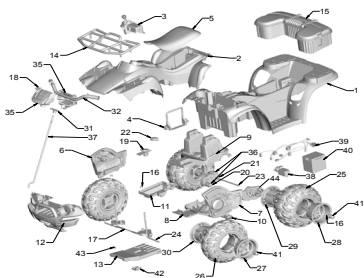

Item	Part #	Description	QTY	Item	Part #	Description	QTY
1	N/A	CHASSIS	1 EA	30	J5248-2399	RIM INNER, FRONT	2 EA
2	N/A	BODY	1 EA	31	73690-4289	NECK	1 EA
3	3800-8258	SHIFTER ASSEMBLY	1 EA	32	J5248-2439	HAND GRIP	2 EA
4	3800-7809	BATTERY RETAINER	2 EA	35	J5248-9150	HANDLE BAR ASSY. FRONT/REAR	1 EA
5	B9785-2159	SEAT, UTILITY QUAD	1 EA	36	J5248-9779	MTRGRBX ASSY W/ WIRES. - RIGHT	1 EA
6	B9785-2269	FALSE MOTOR, RIGHT	1 EA	37	J5248-4559	STEERING COLUMN (CAP BELOW)	1 EA
7	B9785-2279	FALSE MOTOR, LEFT	1 EA	38	00801-0972	CHARGER 12V PROBE	1 EA
8	B9785-2249	MOTOR HOUSING, BOTTOM	1 EA	39	3800-8264	HARNES ASSY.	1 EA
9	B9785-2259	MOTOR HOUSING, UPPER	1 EA	40	00801-0638	12 V BATTERY	1 EA
10	B9785-2239	BUSHING PLATE, HITCH	1 EA	41	J5248-2549	HUBCAP CENTER	4 EA
11	B9785-2289	COVER, FOOT BOARD, LOWER	1 EA	42	J5248-2639	STEERING COLUMN CLIP	1 EA
12	J5248-9160	BRUSHGUARD	1 EA	43	00801-0196	7/16 FLAT WASHER N/A	2 EA
13	J5248-2509	SKIDPLATE	1 EA	44	J5248-9789	MTRGRBX ASSY. W/ WIRES - LEFT	1 EA
14	J5248-2289	RACK FRONT	1 EA			Parts Not Shown	
15	J5248-2310	ASSEMBLY REAR RACK/BOX	1 EA			Description	QTY
16	0801-0226	.437 RETAINER	4 EA		00968-2915	MTRGRBX ASSY W/O WIRES	2 EA
17	J5248-9030	STEERING LINKAGE ASSY.	1 EA	1 EA	73610-2689	BUSHING .437 LONG	2 EA
18	00801-1503	SMALL, PW-EMBLEM	1 EA	1 EA	74550-2689	AXLE BUSHING	2 EA
19	J5248-9449	FOOTBOARD ASSY.	1 EA	1 EA	00905-0116	3/8-16 NYLON HEX NUT	4 EA
20	00968-2705	MTR/PINION	2 EA	1 EA	J5248-9279	HARDWARE BAG	1 EA
21	00968-2807	GEARBOX	2 EA	1 EA	0912-8001	8 X 3/4" SCREW	15 EA
22	J4394-9059	BATT LIFE INDICATOR	1 EA	1 EA	J5248-0310	LABEL SHEET	1 EA
23	J5248-4509	REAR AXLE	1 EA	1 EA	J5248-0920	MANUAL	1 EA
24	J5248-4519	FRONT AXLE	2 EA	2 EA	00801-0923	CONTROL SWITCH (shifter)(rocker)	2 EA
25	J5248-2359	WHEEL, REAR	2 EA	2 EA	00801-1620	STEERING COLUMN CAP	1 EA
26	J5248-2369	WHEEL, FRONT	2 EA	2 EA	00801-1531	TIP/LIFT SWITCH	2 EA
27	J5248-2379	RIM OUTER, FRONT	2 EA	2 EA	00801-1566	FOOTSWITCH (plunger)	1 EA
28	J5248-2479	RIM OUTER, REAR	2 EA				
29	J5248-2389	RIM INNER, REAR	2 EA				