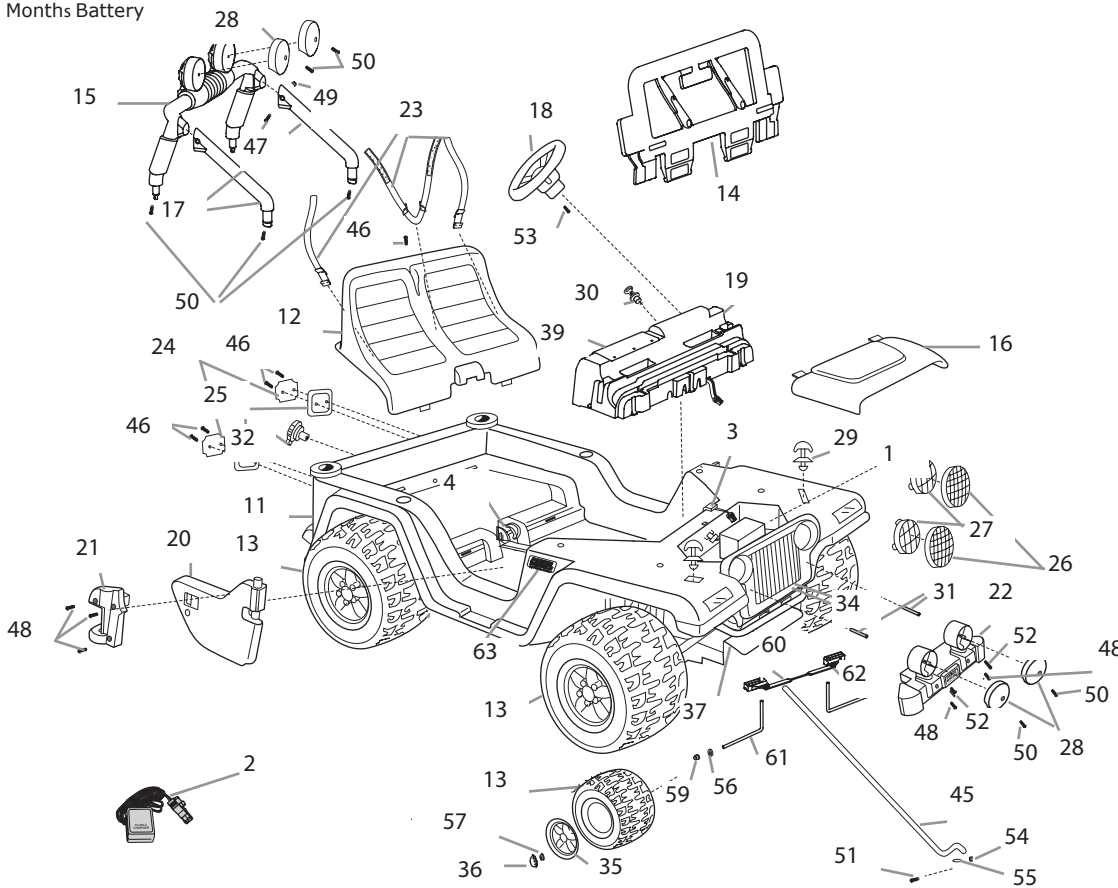

Age Range: 3 and up
Weight Limit: 130 lbs.
Surfaces: Grass/Asphalt/Hard Surfaces

Speed: 2.5 For/Rev
5.0 For
Colors: Purple Body/Pink Seat/
Black Wheels

Intro: 2005
Suggested Retail: 219.99
Box Dimensions:
18.375 x 33.375 x 44.750
67 lbs.
Warranty

H3427 Barbie Jammin' Jeep

12V

Advanced Series

One Year Vehicle
6 Months Battery

Rev. 6/29/07

Item No.	Description	Part No.	Qty.	Item No.	Description	Part No.	Qty.	Item No.	Description	Part No.	Qty.		
Working / Electrical Parts													
1.	12V Single Battery	00801-0638	1	31.	Spacer	H3427-2529	2	59.	7/16 Round/Axle Bushing	74550-2689	2		
2.	12V Single Charger	00801-0972	1	32.	Gas Cap	H3427-2539	1	60.	Cross Bar	75840-4409	1		
3.	Main Harness Assembly	C2390-9799D1		34.	Grill	78478-2849	1	61.	Front Axle	B7659-4519	2		
4.	Shifter Assembly	74310-9239	1	35.	Hubcap	B7659-2469	4	62.	Steering Linkage	B7659-9419D	1		
Plastic/Other Parts													
11.	Body	N/A	1	36.	Hubcap Cover	B7659-2679	4	63.	Power Wheels Emblem	74460-9069	2		
12.	Seat	H3427-2519	1	37.	Front Module	H3427-2119	1	39. **Radio H3427-9309 1					
13.	Wheel	B7659-2459	4	(Consumer Replaceable By Ordering Part 19 (Dash w/Radio Assy.))									
14.	Windshield	B0155-2619	1	Hardware / Metal Parts									
15.	Sport Bar	B0155-2219	1	45.	Steering Column*	H3427-4239	1	Parts Not Shown					
16.	Hood w/Bag	H3427-2859	1	46.	8 x 1 Screw N/A	00912-8003	5	Parts Bag	H3427-9269	1			
17.	Sport Bar Support	B0155-2769	2	47.	8-32 x 1.625" Screw	00801-1276	2	Hardware Bag	H3427-9299	1			
18.	Steering Wheel	H3427-7645	1	48.	10 x 1 Screw N/A	00801-1256	11	Owners Manual	H3427-0920	1			
19.	Dash w/ Radio	H3427-9259D	1	49.	8 Acorn Lock Nut N/A	00801-1277	2	Decal Sheet	H3427-0310A	1			
20.	Door (Right)	H3427-9229	1	50.	10 x 1/2 Screw N/A	00801-0255	10	Switch Control (Shifter Rocker) 00801-0923					
21.	Door Hinge (Right)	H3427-2249	1	51.	8 x 5/8 Screw	N/A	1	Door Hinge (Left)	H3427-2279	1			
22.	Brushguard/Bumper	H3427-2189	1	52.	8 x 3 Screw N/A	00914-0040	2	Door (Left)	H3427-9209	1			
23.	Seatbelt Set	H3427-5339	1	(Order Hardware Bag)				Motor Gearbox Assembly 00968-2912 2					
24.	Taillight Lens Set	73233-2279	1	53.	6 x 1 1/2 Screw N/A		1	Gearbox W/out Motor 00968-2802 2					
25.	Taillight Housing Set	H3427-2749	1	(Order Hardware Bag)				Motor Pinion Assembly 00968-2702 2					
26.	Lens Guard	H3427-2839	2	54.	8 Lock Nut N/A	00905-0117	1	Rear Axle	B7659-4529	1			
27.	Headlight Lens	74450-2279	2	55.	3/8 Washer N/A		1	Footboard Assembly	74020-9839D	1			
28.	Light Cover	H3427-2169	4	(Order Hardware Bag)				Battery Retainer	H3427-7809	1			
29.	Hood Latch	H3427-9559	2	56.	7/16 Washer	0801-0196	4	1/4 x 1 1/2 Screw	0801-0578	2			
30.	Key Assembly	75840-9409	1	57.	.437 Cap Nut	0801-0227	6	Wheel Driver	74460-2249	2			
Parts Not Shown													
										Channel Cover	H3427-2489	1	
										Radio Battery Cover w/screws and washers		H3427-2459	1

Bold and Underlined parts are to be purchased and installed by Service Centers only. These items may not be sold directly to consumers by Service Centers or Fisher-Price.

**Service Centers: Please see Service Bulletin #176 for replacement of Radio/CD Combo.

* Please see Service Bulletin #182 entitled Assembly Change to Steering Column

N/A = Not Available