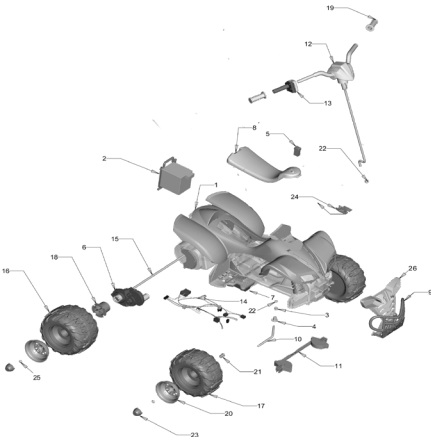

BCK86 TMNT KFX PW Advanced	
Age Range:	3 years and up
Weight Limit:	65 lbs
Surfaces:	Monster Traction
Speed:	3 MPH Forward/Reverse 6 MPH Forward
Colors:	Green and Blue w/Black Wheels
Intro:	2014
Suggested Retail:	\$245.00
Box Dimensions:	24.8" x 19.6" x 40.2"
Warranty:	One Year Vehicle Six Months Battery