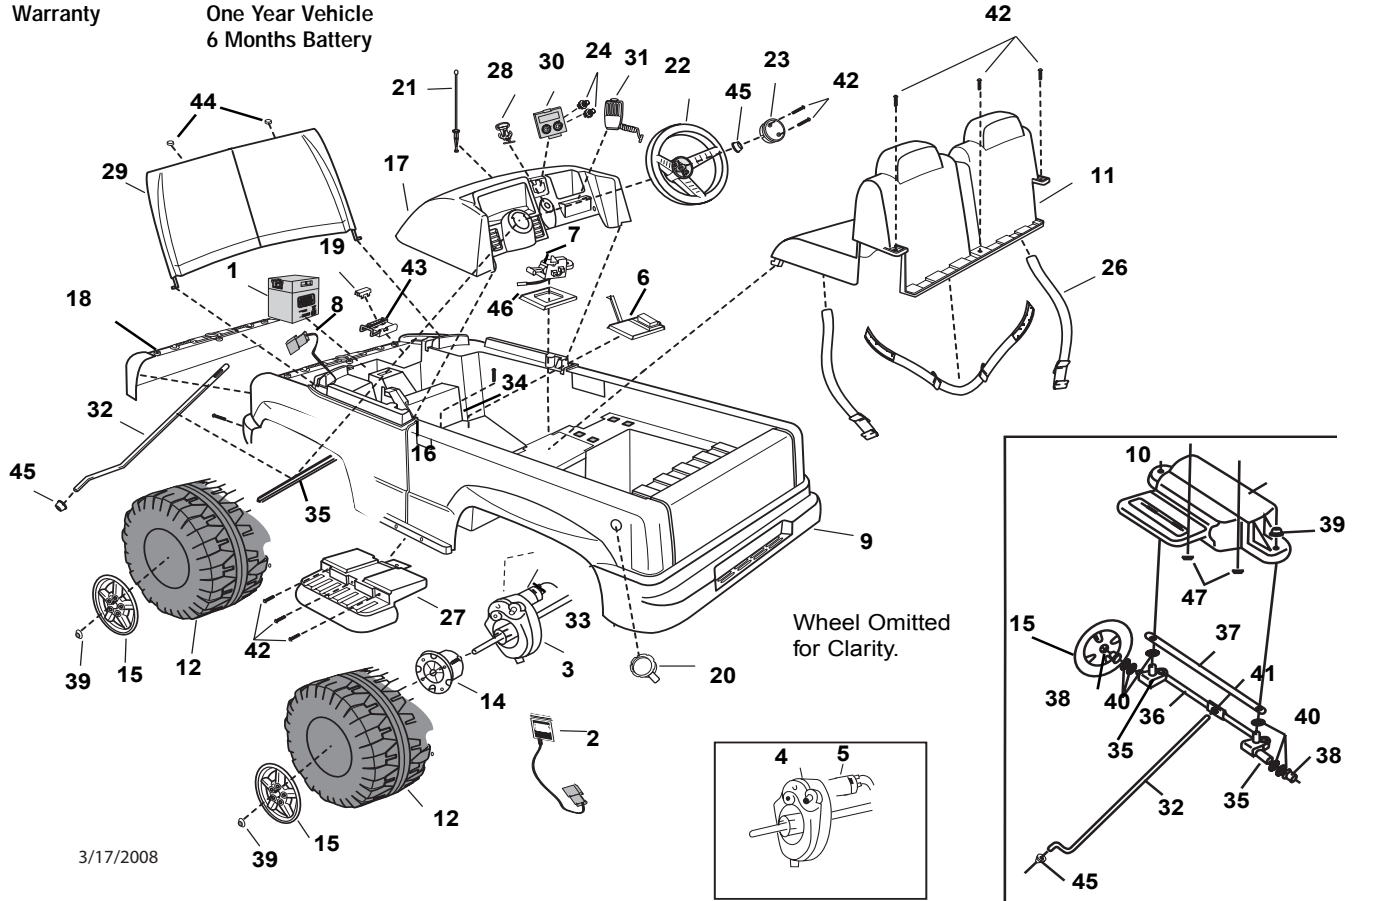

For B1476 made before 3/24/2003. This vehicle body is red.

Age Range: 3-7 Yrs.
Weight Limit: 130 Lbs.
Surfaces: Hard and Grass
Speed: 2.5 MPH Forward/Reverse
5.0 MPH Forward
Colors: Red
Intro: 7-2002
Suggested Retail:
Box Dimensions: 22x34x60
Warranty: One Year Vehicle
6 Months Battery

B1476-9993 Chevy Silverado Truck

Advanced Series
12 Volt

Item No.	Description	Part No.	Qty.	Item No.	Description	Part No.	Qty.	Item No.	Description	Part No.	Qty.
Working / Electrical Parts											
1	12V Battery	00801-0638	1	24	Dash Knob	74460-2199	2	Parts Not Shown			
2	12 Volt Charger	00801-0972	1	26	Seat Belt	74310-5339	1	Owner's Manual	B1476-0920	1	
<u>3</u>	<u>#7 Motor GearBox Assy.</u>	<u>00968-2910</u>	<u>2</u>	27	Side Step (Set)	B1476-2159	1	Large Parts Bag	B1476-9259	1	
<u>4</u>	<u>#7 Gearbox</u>	<u>74310-9529</u>	<u>2</u>	28	Key Housing	74765-9369	1	Hardware Bag	74310-9279A	1	
<u>5</u>	<u>Motor w/Pinion</u>	<u>00968-2701</u>	<u>2</u>	29	Hood Assembly	3800-6884	1	Decal Sheet	B1476-0300	1	
6	Footboard Assembly	B1476-9289	1	30	Knob Plate Bezel	75597-2529	1	Decal - Window	B1476-0320	1	
7	Shifter Assembly	74310-9239	1	31	Microphone	75597-9489	1	Footswitch	00801-0933	1	
<u>8</u>	<u>Wiring Harness</u>	<u>74310-9799</u>	<u>1</u>	Hardware / Metal Parts				Wire Clip	0801-0313	1	
Plastic / Other Parts											
9	Vehicle Body (NA)	74310-2109	1	32	Steering Column	74310-4239	1	Grill	B1476-2139	1	
10	Front Module	74460-2019	1	33	Rear Axle	74310-4519	1	Bumper screws N/A	00912-8007	2	
11	Seat	74310-2309	1	34	Channel cover	B1476-2279	1	Control switch	00801-0923	1	
12	Wheel	74460-2459	1	35	Front Axle	74440-4509	2				
14	Driver (10 Rib)	74460-2249	2	36	Steering Linkage	74440-9419A	1				
15	Hubcap	B1501-2579	4	37	Cross Bar	74460-4419	1				
16	PW Emblem	74460-9069	1	38	Bushing 7/16" (Axle)	74550-2689	2				
17	Cab	B1476-2129	1	39	.437 Cap Nut	0801-0226	6				
18	Bumper	B1476-2179	1	40	7/16" Washer	0801-0196	4				
19	Battery Retainer Cap	74310-2519	1	41	Nylock Nut	0801-0601	2				
20	Gas Cap	75597-2089	1	42	Screw 8 x 3/4"	0912-8001	12				
21	Antenna	B1476-2149	1	43	Battery Retainer Box Assy.	74020-9819	1				
22	Steering Wheel	74440-2379	1	44	T Lock Fastener	74310-2199	2				
23	Steering Wheel Cap	74550-2729	1	45	.354 cap nut	0801-0604	2				
				46	Shifter cover plate	74310-2239	1				
				47.	Front Module Screws N/A	0801-0258	2				

N/A = Not Available

Items in **bold & underlined** print are only to be ordered by a service center.