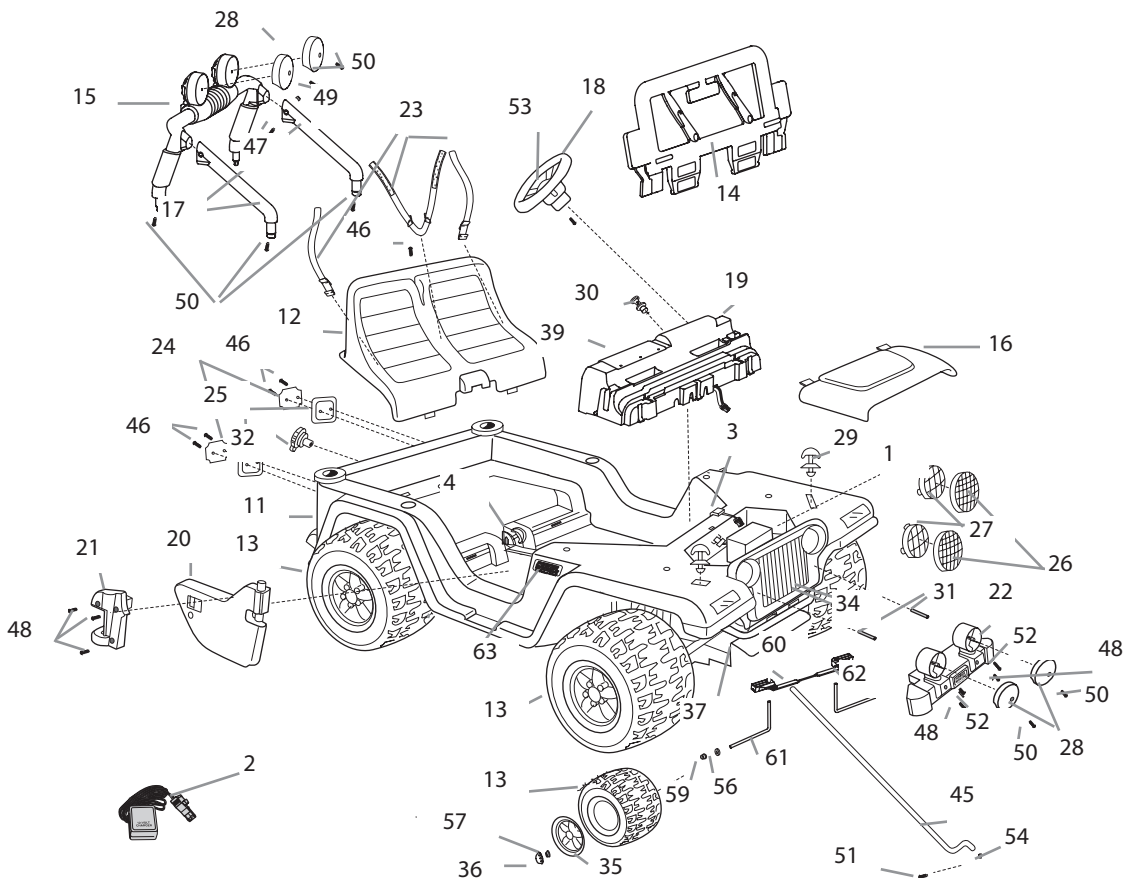

Age Range: 3 and up
Weight Limit: 130 lbs.
Surfaces: Grass/Asphalt/Hard Surfaces
Speed: 2.5 For/Rev
5.0 For
Colors: Purple Body/Purple Seat/Black Wheels
Intro: 2007
Suggested Retail: $209.99
Box Dimensions: 18.375" x 33.375" x 44.75"; 67 lbs.
Warranty: One Year Vehicle
6 Months Battery

L7820 Barbie Jammin' Jeep Refresh

12V
Advanced Series

Item	Part Number	Description	QTY	Item	Part Number	Description	QTY	Part Number	Description	QTY
1	00801-0638	12V Single Battery	1	35	B7659-2469	Hubcap	4	L7820-0920	Owners Manual	1
2	00801-1480	12V Single Charger	1	36	B7659-2679	Hubcap Cover	4	L7820-0310	Decal Sheet	1
3	C2390-9799D	Main Harness Assembly	1	37	L7820-2119	Front Module	1	00801-0923	Switch Control (Shifter Rocker)	1
4	74310-9239	Shifter Assembly	1	39	H3427-9309	Radio	1	L7820-2279	Door Hinge (Left)	1
11	N/A	Body	1	(Consumer Replaceable By Ordering Part 19 - Dash w/Radio Assy.)				L7820-9209	Door (Left)	1
12	L7820-2319	Seat	1	45	H3427-4259	Steering Column	1	00968-2912	Motor Gearbox Assembly	2
13	B7659-2459	Wheel	4	46	N/A	8 x 1 Screw	5	00968-2802	Gearbox W/out Motor	2
14	L7820-2619	Windshield	1	47	N/A	8-32 x 1.625" Screw	2	00968-2702	Motor Pinion Assembly	2
15	L7820-9219	Sport/Roll Bar	1	48	N/A	10 x 1 Screw	11	B7659-4529	Rear Axle	1
16	3800-8349	Hood	1	49	N/A	8 Acorn Lock Nut	2	C2390-7829	Footboard Assembly	1
17	L7820-9379	Sport/Roll Bar Support	2	50	N/A	10 x 1/2 Screw	10	3800-7809	Battery Retainer	1
18	L7820-9039	Steering Wheel	1	51	0912-8001	8 x 3/4 Screw	1	0801-0578	1/4 x 1 1/2 Screw	2
19	L7820-9259	Dash w/ Radio	1	52	N/A	8 x 3 Screw (Order Hardware Bag)	2	74460-2249	Wheel Driver	2
20	L7820-9229	Door (Right)	1	53	00801-1565	5/32" x 1 1/2" Pin	1	L7820-2489	Channel Cover	1
21	L7820-2249	Door Hinge (Right)	1	54	00801-1620	Steering Column Cap (.354 Retainer)	1	H3427-2459	Radio Battery Cover w/screws & washers	1
22	3800-8351	Brushguard/Bumper	1	56	0801-0196	7/16 Washer	4	00801-1503	Small Power Wheels Emblem	1
23	H3427-5339	Seatbelt Set	1	57	0801-0227	.437 Cap Nut	6	00801-1566	Footswitch (plunger-type)	1
24	73233-2279	Taillight Lens Set	1	59	74550-2689	7/16 Round/Axle Bushing	2	1/11/2010 9:06		
25	L7820-2749	Taillight Housing Set	1	60	75840-4409	Cross Bar	1			
26	77770-2469	Lens Guard	2	61	B7659-4519	Front Axle	2			
27	74450-2279	Headlight Lens	2	62	B7659-9419D	Steering Linkage	1			
28	L7820-2169	KC Light Cover	4	63	00801-1518	Power Wheels Emblem	1			
29	L7820-9559	Hood Latch	2							
30	75840-9409	Key Assembly	1							
31	H3427-2529	Spacer	2	Parts Not Shown						
32	L7820-2439	Gas Cap	1	Part Number	Description	QTY				
34	L7820-2849	Grill	1	L7820-9080	Parts Bag	1				
				H3427-9289	Hardware Bag	1				

* See service bulletin 184

N/A = Not Available