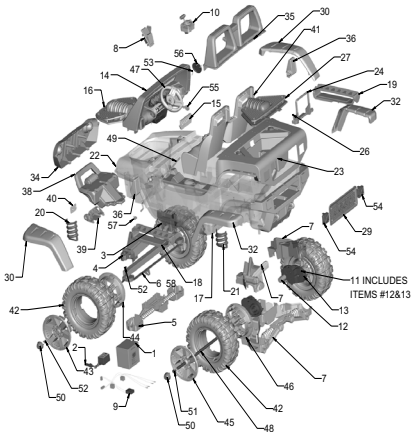

J4394

J4395-CANADA

JEEP HURRICANE
12 Volt Advanced Series

Age Range:	3+
Weight Limit:	130 lbs
Surfaces:	Ultimate Terrain
Speed:	2.5 Mph Forward/Reverse 5.0 Mph Forward
Colors:	Blue Body/Orange Seat
Intro:	2006

Suggested Retail:	$399.99
Box Dimensions:	28.4x32.4x51 -- 96 lbs
Warranty:	One Year Vehicle Six Months Battery

ITEM	PART #	DESCRIPTION	QTY	ITEM	PART #	DESCRIPTION	QTY
1	00801-1661	BATTERY, 12V (ORANGE TOP)	1 EA	29	J4394-2629	MESH, REAR	1 EA
2	00801-0972	CHARGER 12V PROBE	1 EA	30	3800-8198	FRONT FENDER SET	1 EA
3	N/A	CONTROL ARM, FRONT RIGHT	1 EA	32	3800-7994	REAR FENDER SET	1 EA
4	N/A	CONTROL ARM, FRONT LEFT	1 EA	34	J4394-9709	GRILLE ASSEMBLY	1 EA
5	N/A	SUSPENSION, FRONT	1 EA	35	J4394-9759	ROLLBAR ASSEMBLY	1 EA
6	J4394-9010	STEERING LINKAGE ASSEMBLY	1 EA	36	3800-8256	MIRROR SET (LEFT & RIGHT)	1 EA
7	N/A	REAR SUSPENSION ASSEMBLY	2 EA	38	J4394-9899	BRUSH GUARD ASSEMBLY	1 EA
8	J4394-9309	FOOTBOARD ASSEMBLY	1 EA	39	J4394-6879	LICENSE PLATE FRAME	1 EA
9	J4394-9799	WIRING HARNESS	1 EA	40	00801-1518	LARGE PW-EMBLEM	1 EA
10	J4394-9319	SHIFTER ASSEMBLY	1 EA	41	J4394-9909	SEAT ASSEMBLY	1 EA
11	00968-2917	#7 MOTOR/GEARBOX ASM	2 EA	42	J4394-2529	WHEEL	4 EA
12	00968-2706	#7 MOTOR/PINION	2 EA	43	3800-8223	BAGGED FRONT RIMS, OUTER/INNER	1 EA
13	00968-2810	#7 GEARBOX	2 EA	44	"SEE# 43	BAGGED FRONT RIMS, OUTER/INNER	1 EA
14	3800-8257	WINDSHIELD/DASHBOARD W/RADIO	1 EA	45	3800-8224	BAGGED REAR RIMS, OUTER/INNER	1 EA
15	J4394-9559	BATTERY DOOR/SCREWS	1 EA	46	"SEE # 45	BAGGED REAR RIMS, OUTER/INNER	1 EA
16	J4394-9260	FALSE FRONT MOTOR ASSY W/MESH	1 EA	47	3800-8255	STEERING WHEEL ASSEMBLY	1 EA
17	N/A	CHASSIS	1 EA	48	J4394-4519	REAR AXLE	1 EA
18	N/A	RUNNING BOARD, LEFT	1 EA	49	J4394-4459	STEERING COLUMN	1 EA
19	N/A	RUNNING BOARD, RIGHT	1 EA	50	J4394-2959	HUBCAP	4 EA
20	N/A	FRONT SHOCK/SPRING	2 EA	51	J4394-2149	WHEEL RETAINER .750	2 EA
21	N/A	REAR SHOCK/SPRING	2 EA	52	00801-1621	FRONT AXLE CAP .437	4 EA
22	N/A	BODY	1 EA	53	00801-1585	STEERING PIN	1 EA
23	3800-8052	REAR CLIP	1 EA	54	J4394-2849	TAILLIGHTS	2 EA
24	3800-7809	BATTERY RETAINER (SCREWS 8X 3/4)	1 EA	55	J4394-2289	KEY	1 EA
26	N/A	SCREW, SELF TAPPING	2 EA	56	J4394-2789	STEERING WHEEL CAP	1 EA
27	J4394-2679	MESH TRUNK FOR HURRICAN	1 EA	57	00801-1620	STEERING COLUMN CAP	1 EA
		Parts Not Shown		58	J4394-4419	CROSSBAR	1 EA
	J4394-4009	BUSHING SLEEVE	2 EA			Parts Not Shown	
	J4394-9269	HARDWARE BAG	1 EA		00801-1566	FOOTSWITCH	1 EA
	J4394-9160	PARTS BAG	1 EA		74440-5349	SEATBELT LAP STYLE	1 EA
	J4394-0310	MAIN LABEL SHEET	1 EA		J4394-0320	MYLAR LABEL	1 EA
	J4394-4509	FRONT AXLE	2 EA		J4394-9059	BATTERY LIFE INDICATOR	1 EA
	00801-0198	M3- 5 X 32 MM NYLOCK SCREW	2 EA		0801-0196	WASHER - 7/16"	1 EA
	00801-0923	Rocker Switch	2 EA		0912-8001	8 X 3/4" SCREW	53 EA
	J4394-2619	REAR BUMPER	1 EA