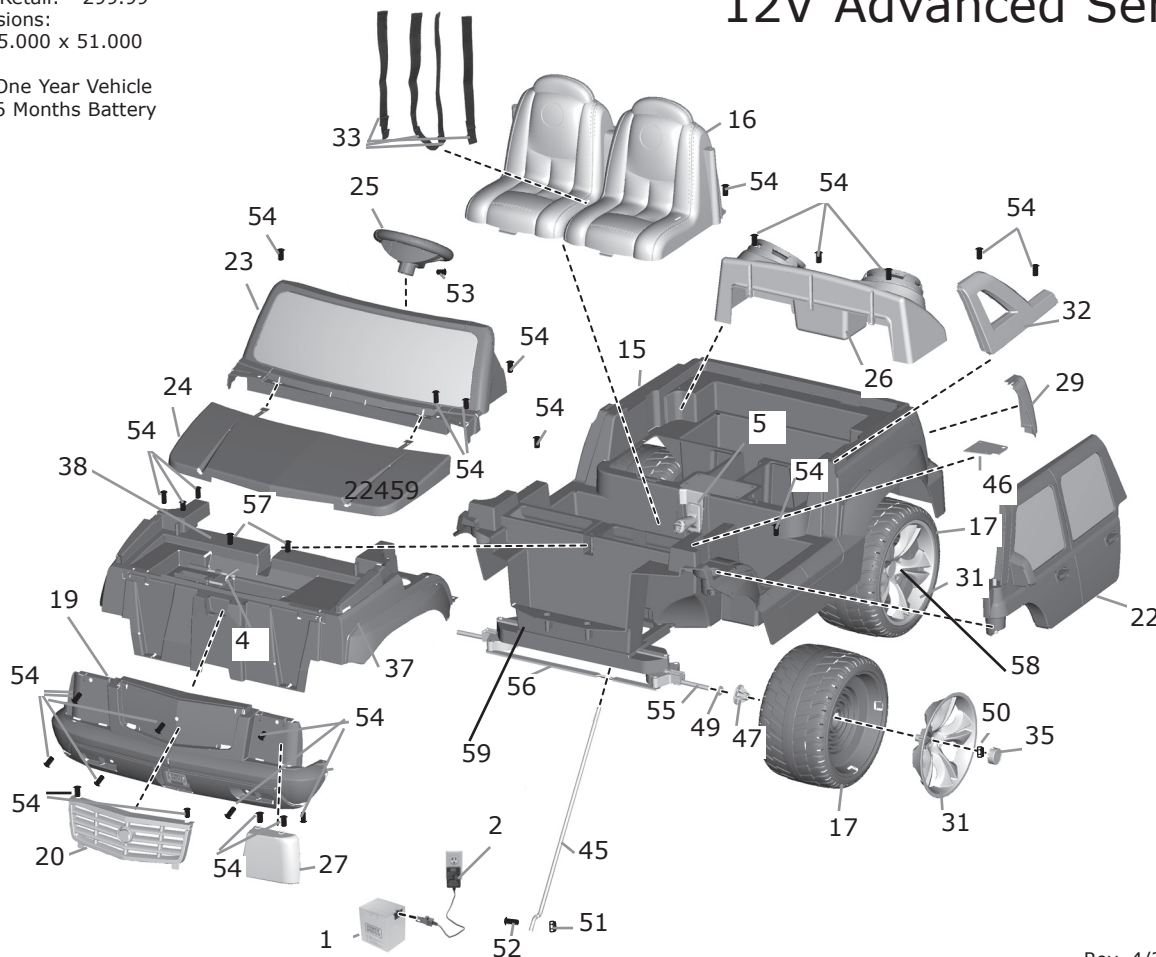

H0440 Cadillac Escalade TRU 12V Advanced Series

Rev. 4/2/09

Item No.	Description	Part No.	Qty. Item	Part	No. Qty.	Description	No.
Working / Electrical Parts				38. **Radio w/Microphone H0440-9329 1 (Radio replaceable by consumer by ordering part # 23 windshield/dash/radio)			
1.	12V Battery	00801-0638	1		Parts Not Shown		
2.	12V Charger	00801-0972	1		Parts Bag	H0440-9269	1
4.	Harness Assy	H0440-9799	1		Hardware Bag	H0440-9279	1
5.	Shifter Assy	H0440-9159	1		Owner's Manual	H0440-0920	1
Plastic / Other Parts				Hardware / Metal Parts			
15.	Body	N/A		45.	*Steering Column	H0440-4439	1
16.	Seat	H0440-2659	1	46.	Door Plate	H0440-4459	2
17.	Left Wheel	G3740-2409	2	47.	Bushings	B9785-2229	2
19.	Bumper	H0440-9359	1	49.	7/16 Washer	0801-0196	2
20.	Grille	H0440-6379	1	50.	3/8 - 16 Lock Nut	00905-0116	2
22.	Left Door	H0440-9729	1	51.	8-32 Lock Nut N/A (Order Hardware Bag)	00905-0117	1
23.	Windshield/Dash/Radio	H0440-9639	1	52.	8-32 x 3/4 Screw N/A (Order Hardware Bag)	00913-8001	1
24.	Hood	H0440-2619	1	53.	6 x 1 1/2 Screw N/A (Order Hardware Bag)		1
25.	*Steering Wheel	H0440-9759	1	54.	8 x 3/4 Screw	0912-8001	36
26.	Speaker Box Assy	3800-7757	1	55.	Front Axle	H0440-4529	2
27.	Headlights Bagged	3800-7897	1	56.	Steering Linkage Assy	H0440-9429	1
29.	Taillights Bagged	3800-7898	1	57.	1/4 - 1 1/4 Screw N/A (Order Hardware Bag)		2
31.	Wheel Cover	G3740-6439	4	58.	.437 Cap Nut	0801-0226	4
32.	Wings(Right & Left)	3800-7594	1	59.	Front Module	H0440-2309	1
33.	Seatbelt Set	74440-5349	1				
35.	Hubcap	G3740-2429	4				
37.	Front Clip w/Bat Ret	N/A	1				
N/A = Not Available				Right Wheel G3740-2419 2 Driver 74460-2249 2 Right Door H0440-9709 1 Assembly Tool 00801-1567 1 Footboard Assy. H0440-9399 1 Upper Crossbar H0440-4409 1 Lower Crossbar H0440-4419 1 Key Assembly H0440-9049 1 Channel Cover H0440-2259 1 Battery Life Indicator H0436-9059 1 Rear Axle H0440-4519 1 High Speed Lock-Out Screw 0801-0198 1 Radio Battery Cover H3427-2459 1 Speaker w/wire H0440-9459 1 Steering Wheel Cap H0440-2559 1			